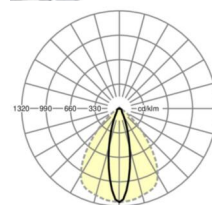

CHARACTERISTICS

Order number	19522024200
EAN number	4020863430277
Commodity code	94051190
Certification mark	IP 64, Protection class I, ENEC10 VDE, F, D, HACCP DIN10500/Food/IFS-application-related suitability/BRC, Indoor, CE
Impact resistance (IK rating)	IK03 (-20°C bis 30°C)
Ambient temperatur	ta -20°C to 30°C
Warranty period	5 years
State funding programs	BEG - Federal funding for efficient buildings (valid only for Germany)

ELECTRICAL ENGINEERING

Controller	Electronic driver (1 pcs.)
System output	96W
Mains voltage	230V/50Hz
Circuit breakers (inrush current)	13 pieces/B10, 22 pieces/B16, 22 pieces/C10, 37 pieces/C16
Energy efficiency class/light source	B

LIGHTING TECHNOLOGY

Placement	LED, Colour rendering/Light colour CRI $\geq$ 80 / 6500K
Colour tolerance (MacAdam)	3SDCM
Nominal luminous flux	15780lm
LED service life	50000h L80/B10 (Tq 30°C), 70000h L80/B50 (Tq 30°C)
Luminaire luminous efficiency	164lm/W
Beam angle	25° (C0) / 100° (C90)
UGR lat./long.	18.5 / 23.9

MECHANICS

Housing colour	traffic white RAL 9016
Dimensions (LxWxH/DxH)	2299mm x 55mm x 37mm
Weight (net)	2.2kg
Type of installation	Mounting rail system installation, Light structure

Dimensions

L	2299 mm	Length
B	55 mm	Width
H	37 mm	Height

DEEP-LINK

<https://www.regiolum.de/en/article/19522024200>

Reference	LED 16000lm 865
η_{LB}	100 %
$\Phi_{\downarrow/\uparrow}$	98 % / 2 %
UGR lat./long.	18.5 / 23.9